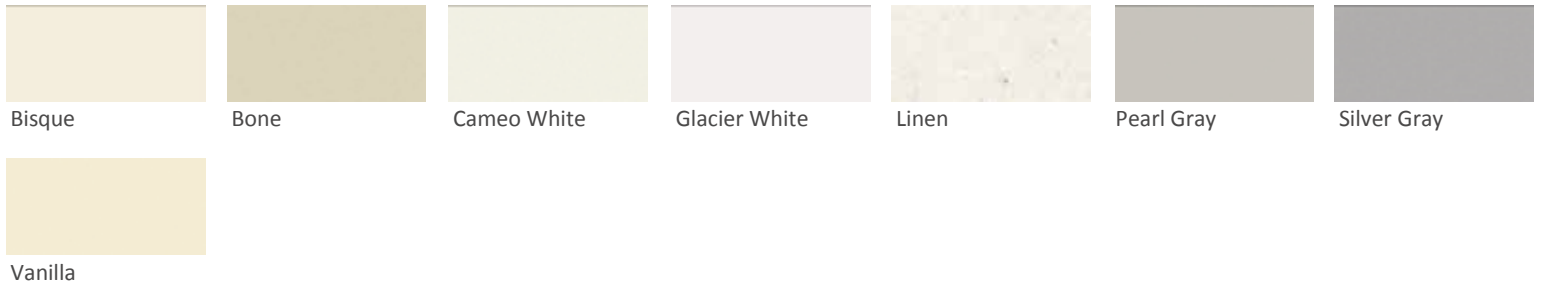

2020 Corian® Solid Surface Color Palette

Group 1