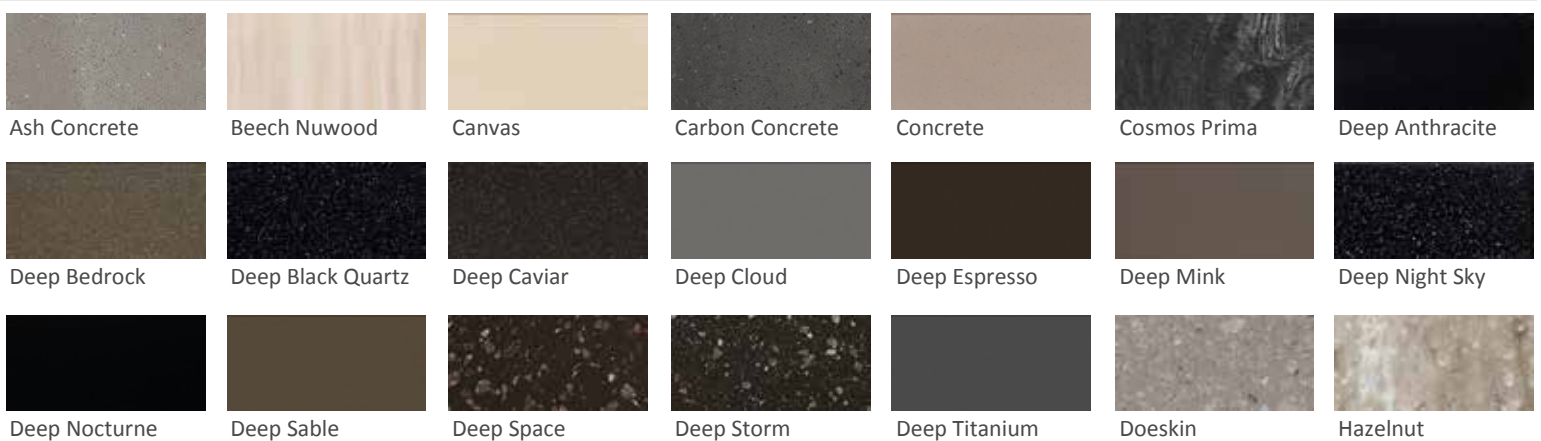

# 2020 Corian® Solid Surface Color Palette

## Group 3 Continued

Hot	Laguna	Lava Rock	Mahogany Nuwood	Nimbus Prima	Rice Paper	Sand Storm
Sandalwood	Serene Sage	Silver Birch	Silverite	Venaro White	Verdant	Weathered Concrete
Whipped Cream	Whisper	White Jasmine	Willow			

## Group 4

Arrowroot	Ash Aggregate	Basalt Terrazzo	Carbon Aggregate	Cirrus White	Clam Shell	Cocoa Prima
Cool Gray	Domino Terrazzo	Dune Prima	Ecrú	Evening Prima	Golden Onyx	Gray Onyx
Jade Onyx	Juniper	Keystone	Limestone Prima	Natural Gray	Neutral Aggregate	Pebble Terrazzo
Rain Cloud	Rosemary	Sagebrush	Sepia Linear	Silver Linear	Smoke Drift Prima	Sorrel
Weathered Aggregate	White Onyx	Windswept Prima	Witch Hazel			